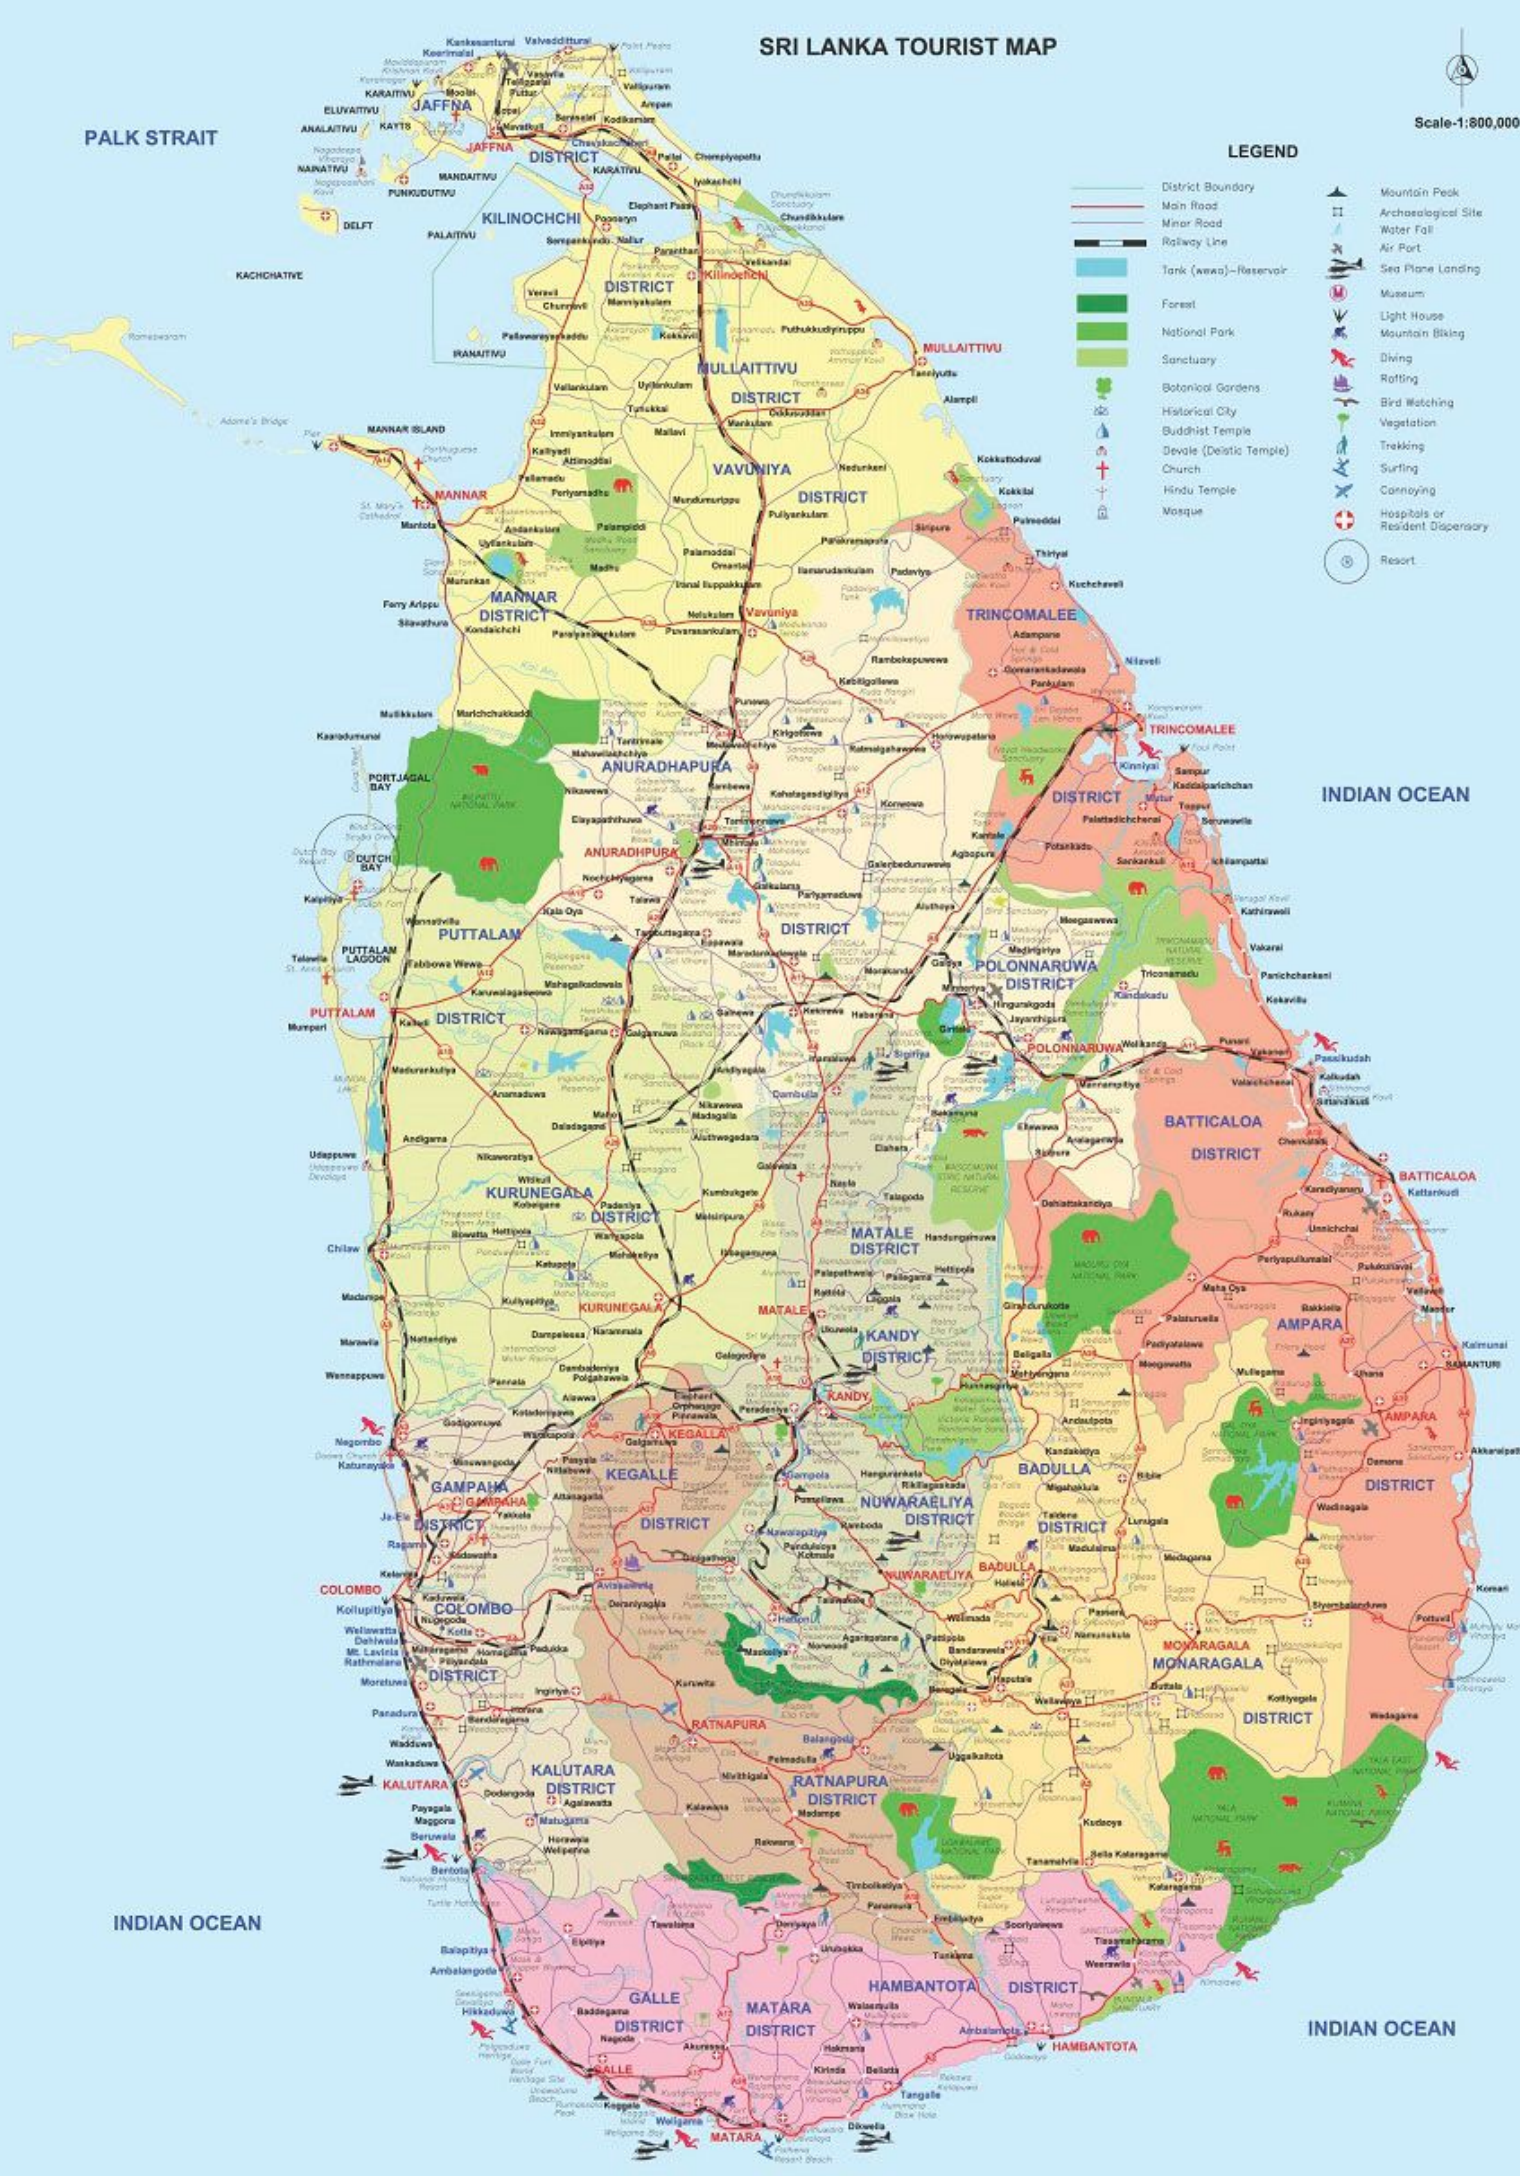

# SRI LANKA TOURIST MAP

Scale-1:800,000

PALK STRAIT

## LEGEND

- District Boundary
- Main Road
- Minor Road
- Railway Line
- Tank (awa)-Reservoir
- Forest
- National Park
- Sanctuary
- Botanical Gardens
- Historical City
- Buddhist Temple
- Devale (Destic Temple)
- Hindu Temple
- Mosque
- Mountain Peak
- Archaeological Site
- Water Fall
- Air Port
- Sea Plane Landing
- Museum
- Light House
- Mountain Biking
- Diving
- Rafting
- Bird Watching
- Vegetation
- Trkking
- Surfing
- Canoying
- Hospitals or Resident Dispensary
- Resort

INDIAN OCEAN

INDIAN OCEAN